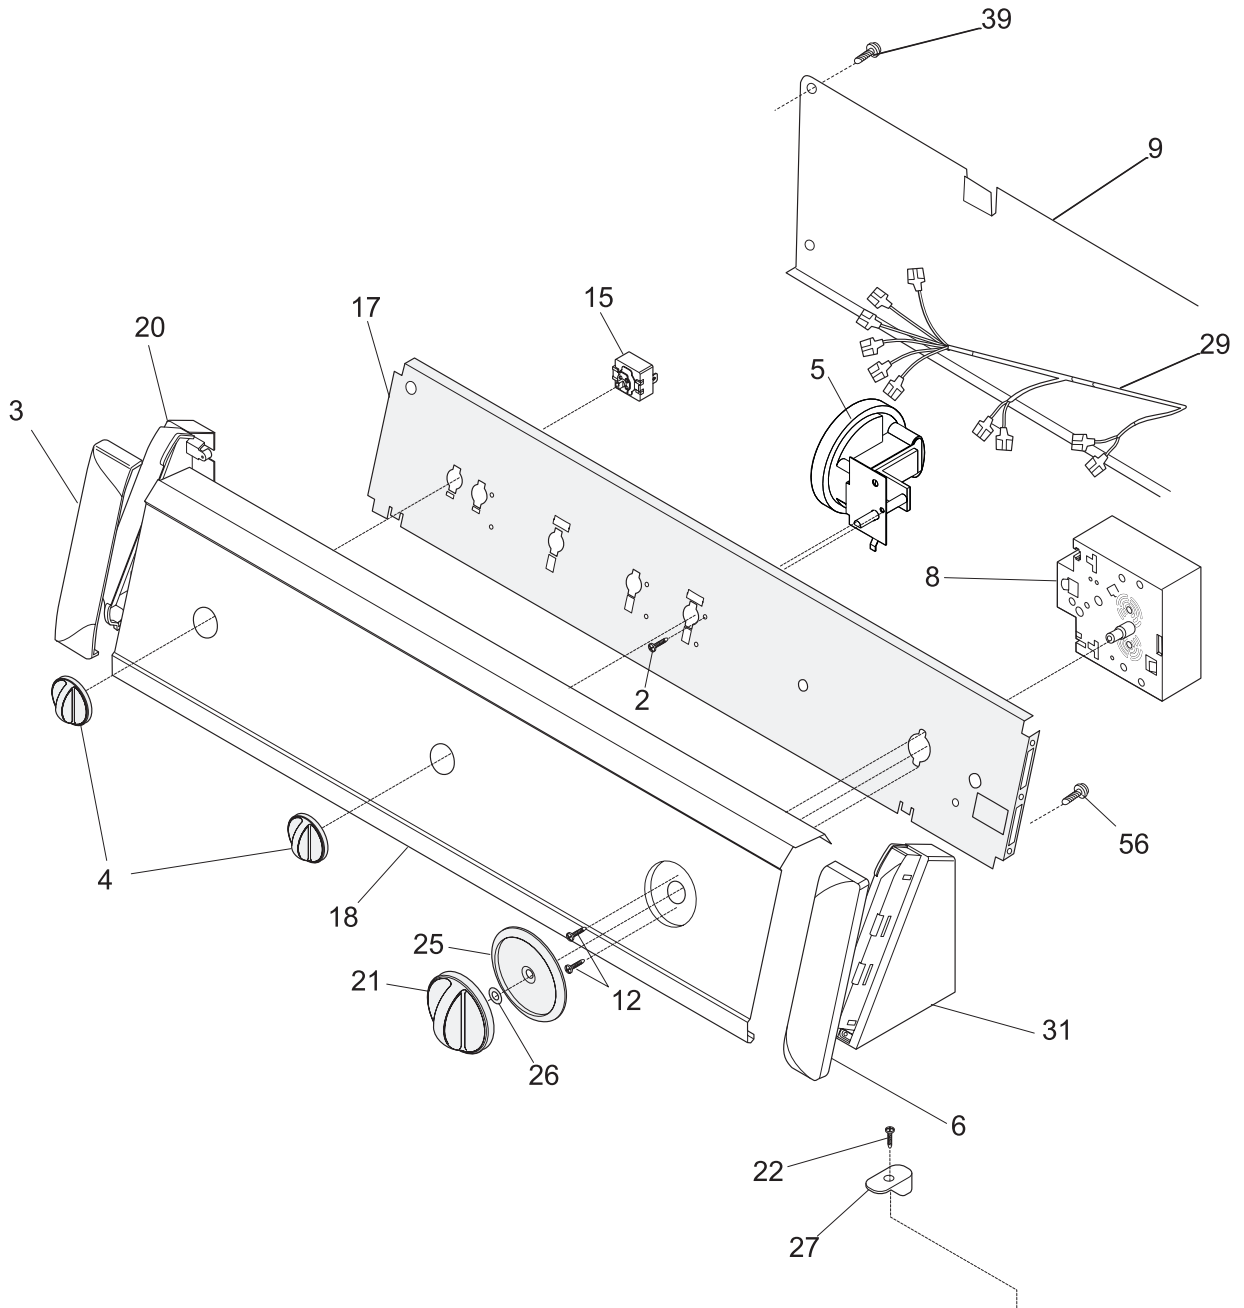

P12C0009

CONTROL PANEL

POS. NO	PART NO	DESCRIPTION
2	131168200	Screw, 8-18 x 0.31
3	131122611	Cover-end cap, white, LH
4	131141105	Knob-rotary, white/gray
5 #	131396200	Switch-pressure
6	131122601	Cover-end cap, white, RH
8	131436800	Timer-washer
9	131141701	Backsheet-console
12	5303283289	Screw, cr pan head, 8-32 x 0.250, thread forming
15 #	131081200	Switch-temperature
17	131728900	Bracket-control
18	131945300	Trimplate FDA7PRSF-2
20	131122711	End Cap, white, LH
21	131140601	Knob-timer, white
22	131266300	Screw-end cap, cr oval head, 8-18AB x 1.250, black
25	131140703	Dial, clear/gray
26	5308015493	Spacer-timer shaft
27	131197000	Clip-control panel
29	131793900	Harness-washer wiring
31	131122701	End Cap, white, RH
39	131205100	Screw, #8 pan head, 10-10B x 0.50, cr/sq drive
56	131243800	Screw-brkt top, pan hd locking, 8-32CA x 0.375, cr/sq drive
*	131507700	Spacer Pad